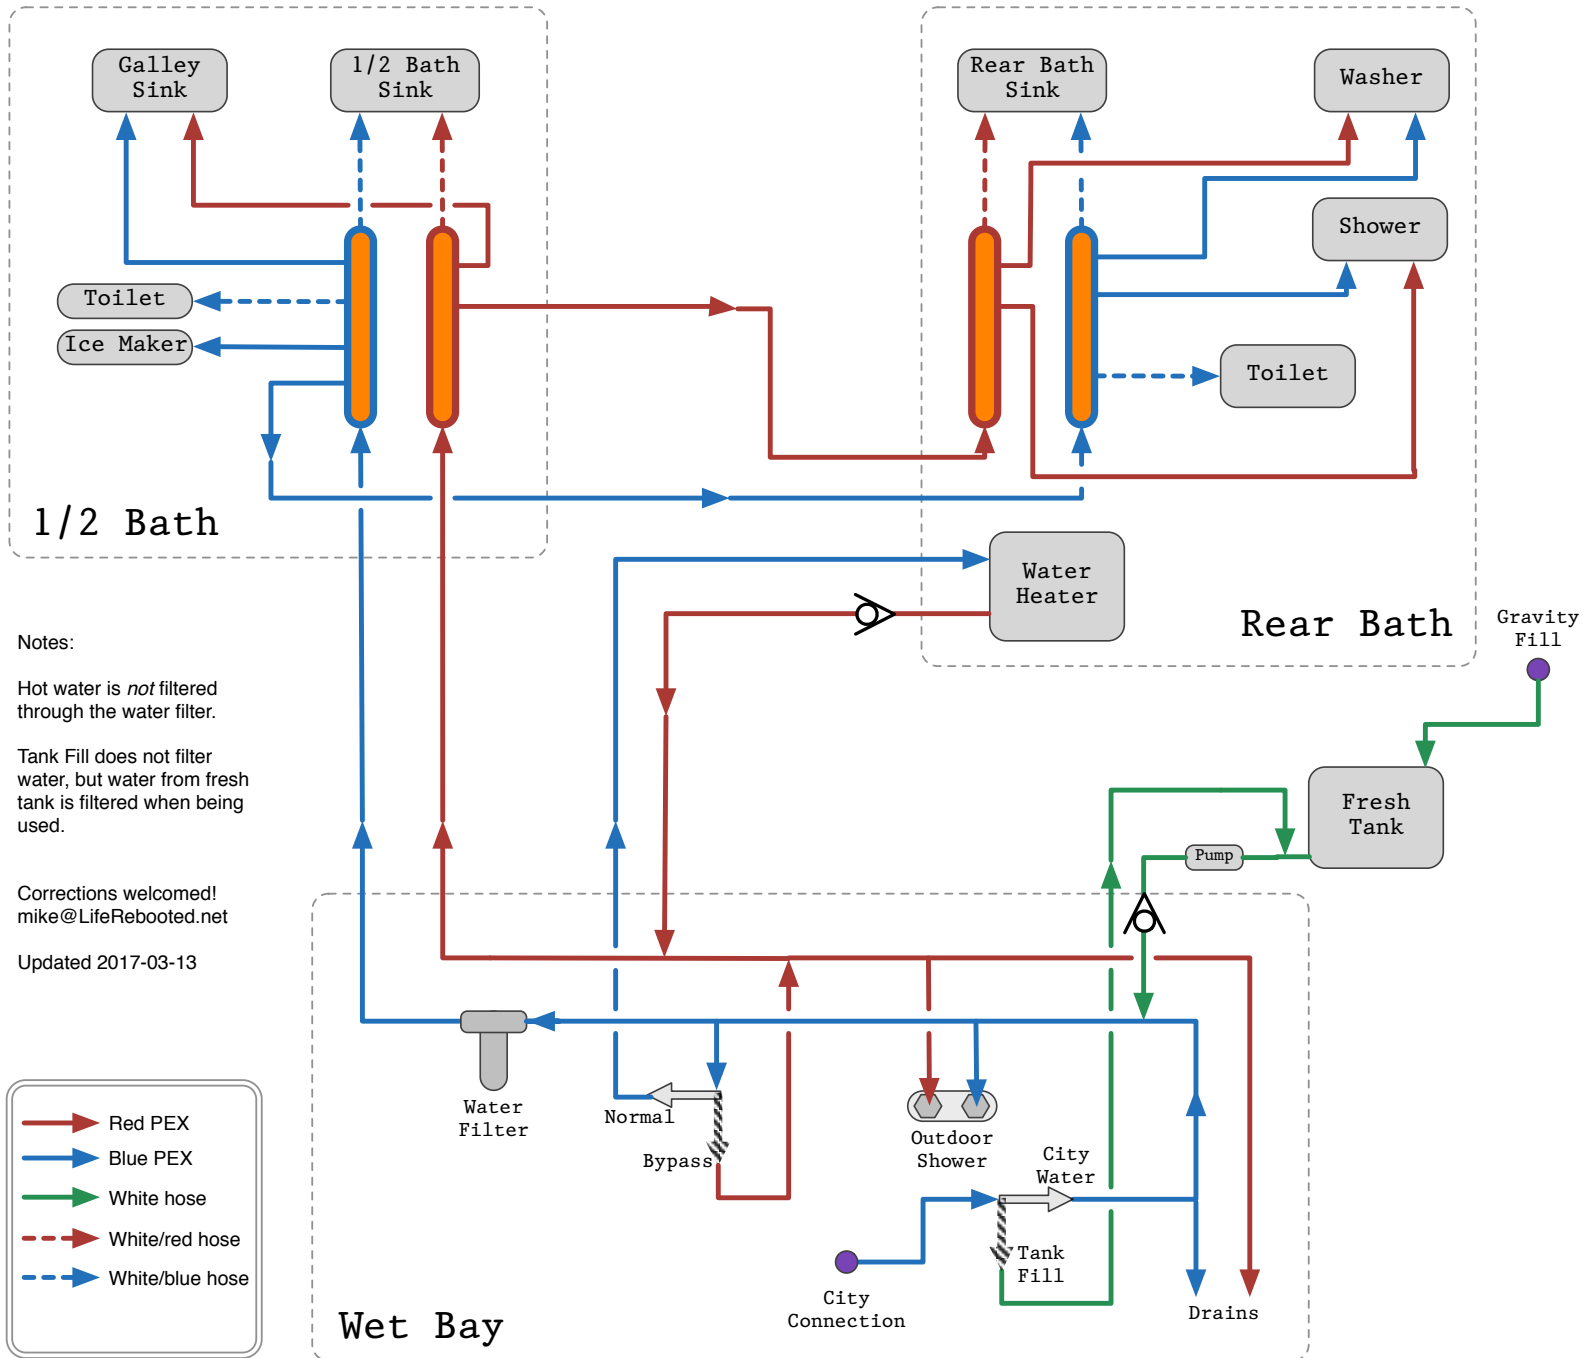

2014 Tiffin Allegro 36LA Plumbing Diagram

Notes:

Hot water is *not* filtered through the water filter.

Tank Fill does not filter water, but water from fresh tank is filtered when being used.

Corrections welcomed!
mike@LifeRebooted.net

Updated 2017-03-13

- Red PEX
- Blue PEX
- White hose
- White/red hose
- White/blue hose